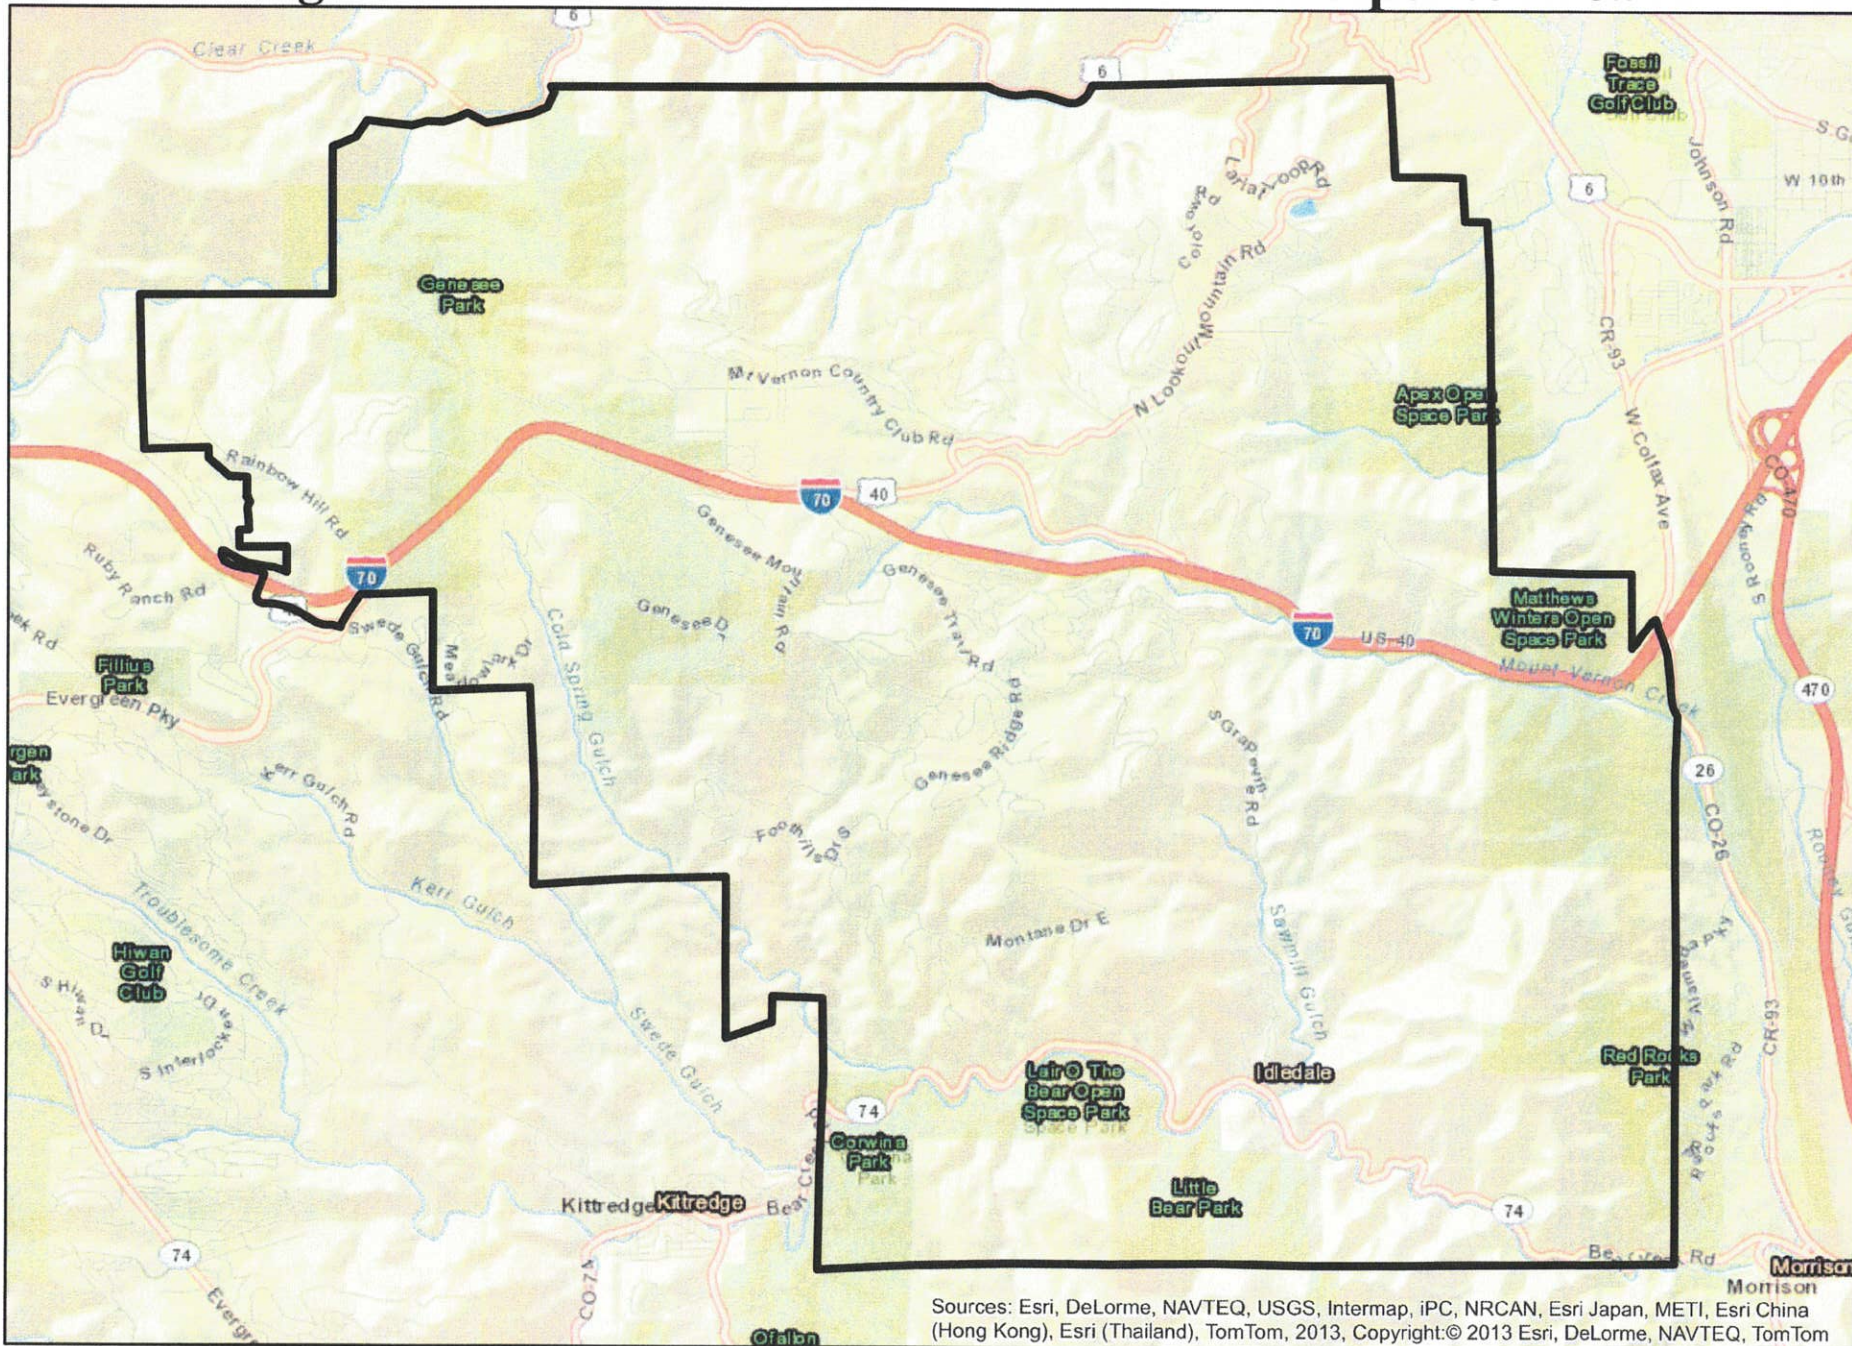

Highland Rescue Team Ambulance District Response Area

Sources: Esri, DeLorme, NAVTEQ, USGS, Intermap, iPC, NRCAN, Esri Japan, METI, Esri China (Hong Kong), Esri (Thailand), TomTom, 2013, Copyright:© 2013 Esri, DeLorme, NAVTEQ, TomTom

□ Distict Boundry

1 0.5 0 1 2 Miles